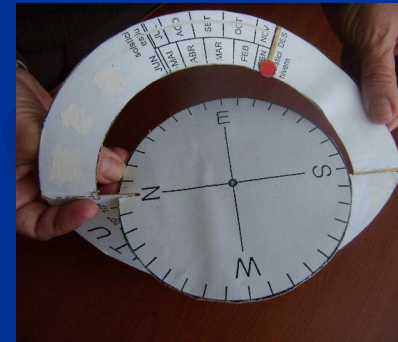

## Kenya, Africa

**Rosa M. Ros, Dismas Simiyu**

*International Astronomical Union  
Technical University of Catalonia, Spain, Meru University of Science  
and Technology, Kenya,*

The 14% of  
Kenya population  
are in Luhya  
tribe.

The Luhya tribe  
is in the  
occidental  
province of  
Kenya.

The father said to his son: “you have to move the animals to drink in the river when your shadow will be in the middle of your legs”.

The occidental province of Kenya is approximately in the Equator, that is to say the Sun is in the zenith (more or less) during practically the full year