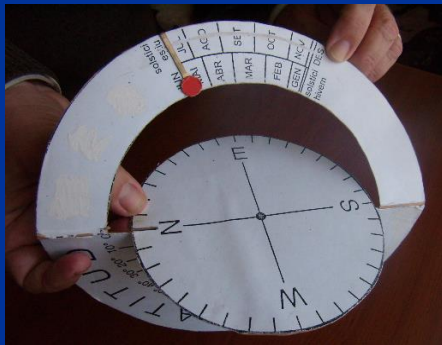

## Kenya, Africa

**Rosa M. Ros, Dismas Simiyu**

*International Astronomical Union  
Technical University of Catalonia, Spain, Meru University of Science  
and Technology, Kenya,*

The 14% of  
Kenya population  
are in Luhya  
tribe.

The Luhya tribe  
is in the  
occidental  
province of  
Kenya.

The father said to his son: “you have to move the animals to drink in the river when your shadow will be in the middle of your legs”.

The occidental province of Kenya is approximately in the Equator, that is to say the Sun is in the zenith (more or less) during practically the full year

when the shadow is in the middle of his legs, the Sun is in the local meridian, then, it is approximately at midday

**Many Thanks  
for your attention !**