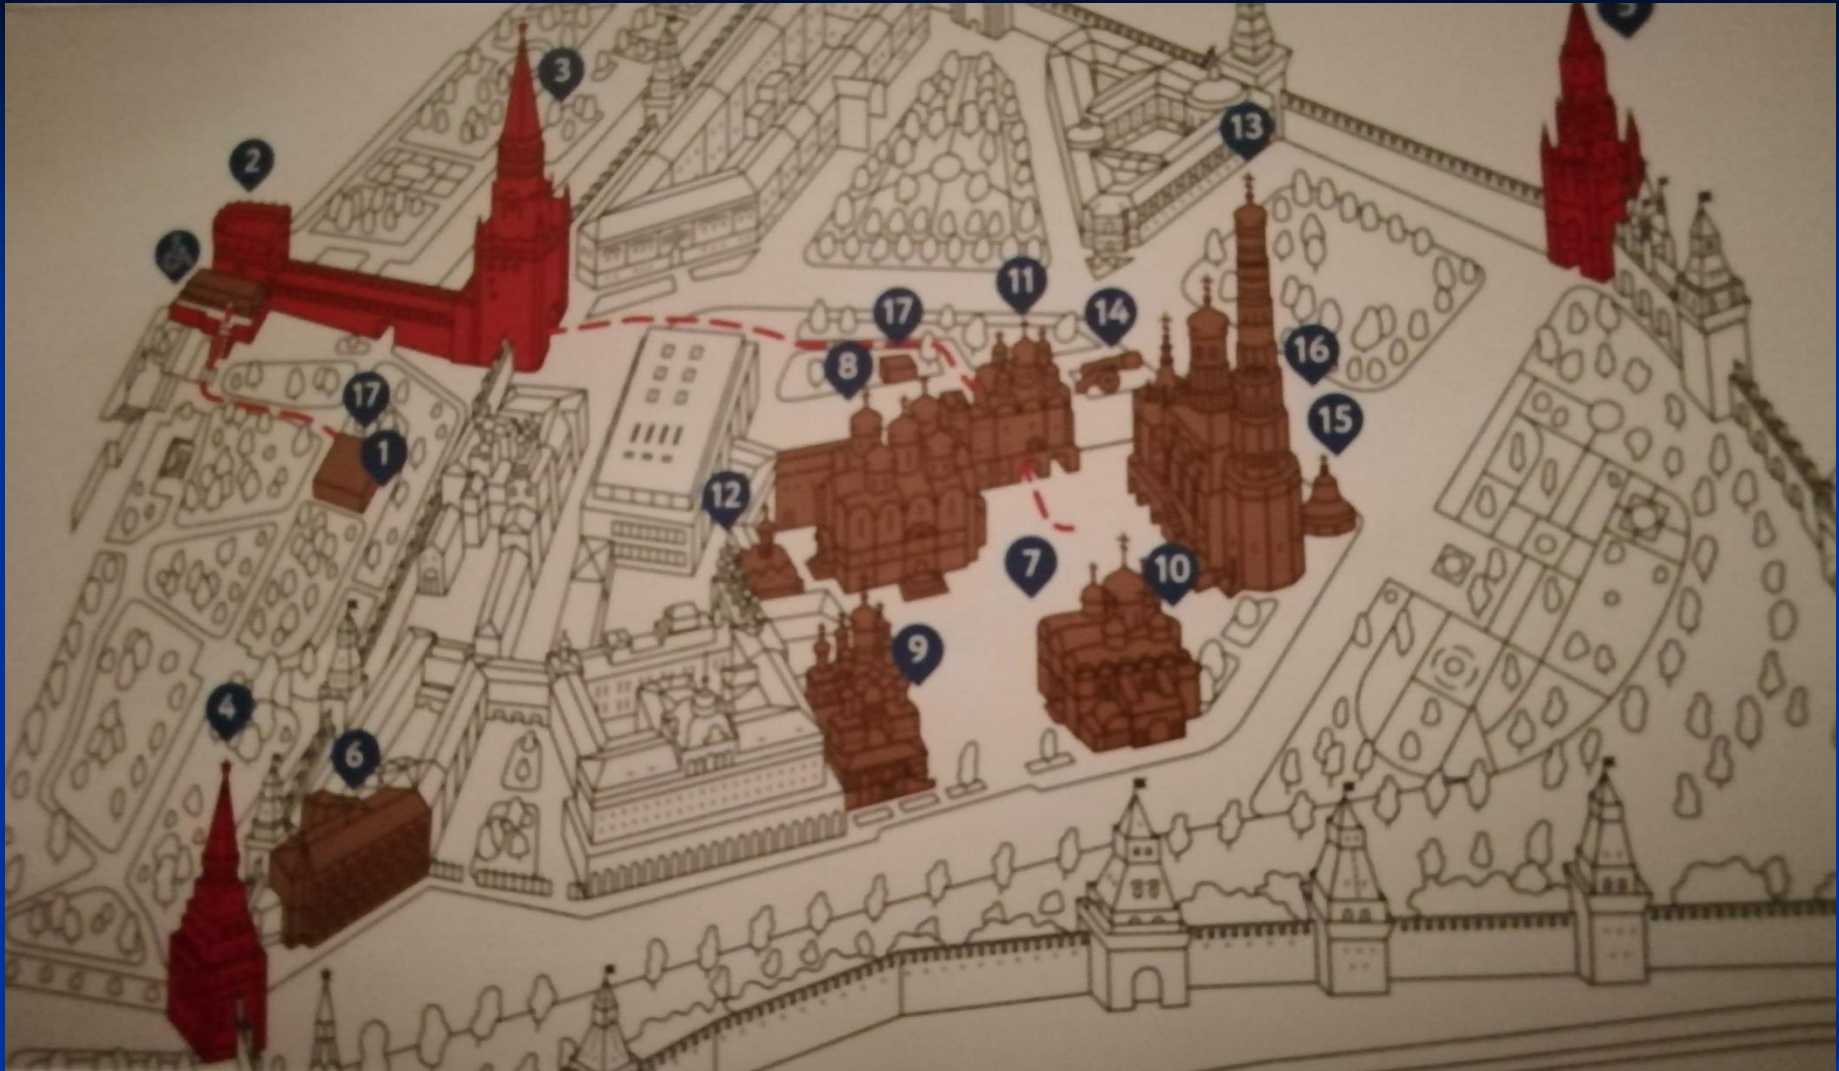

In the Kremlin?

Are oriented the churches?

4 churches with main doors...

2 doors to E, 1 door to S, 1 door to W

Church of the Deposition of
the Robe of the Holy Virgin

Dormition Cathedral

Archangel Cathedral

Annunciation Cathedral

Kremlin the main doors...

Archangel Cathedral

E

Altar to the East

E

Kremlin

Annunciation Cathedral

Altar to the East

Kremlin

Church of the Deposition of the Robe of the Holy Virgin

Altar to the East

Kremlin

Dormition Cathedral

DORMITION CATHEDRAL OF THE MOSCOW KREMLIN

MAIN CATHEDRAL OF THE TSARDOM OF RUSSIA,
BURIAL PLACE OF MOSCOW METROPOLITANS AND PATRIARCHS.

MOSCOW
KREMLIN
MUSEUMS

www.kreml.ru

Altar to the East

1. Western portal. Entrance
2. Memorial cross on the burial place of the Metropolitan Jonas
3. Southern portal
4. Frescoes of the southern facade with the images of Holy Hierarchs
5. Chapel of the Praise to the Virgin
6. South-western pillar
7. South-eastern pillar
8. North-eastern pillar
9. Altar bar and iconostasis
10. Icon case for the Holy Virgin of Vladimir
11. Gravestones of Patriarchs and Metropolitans
12. Tabernacle for the holy relics
13. Tsar's praying place – the Monomach's Throne
14. Patriarch's praying place