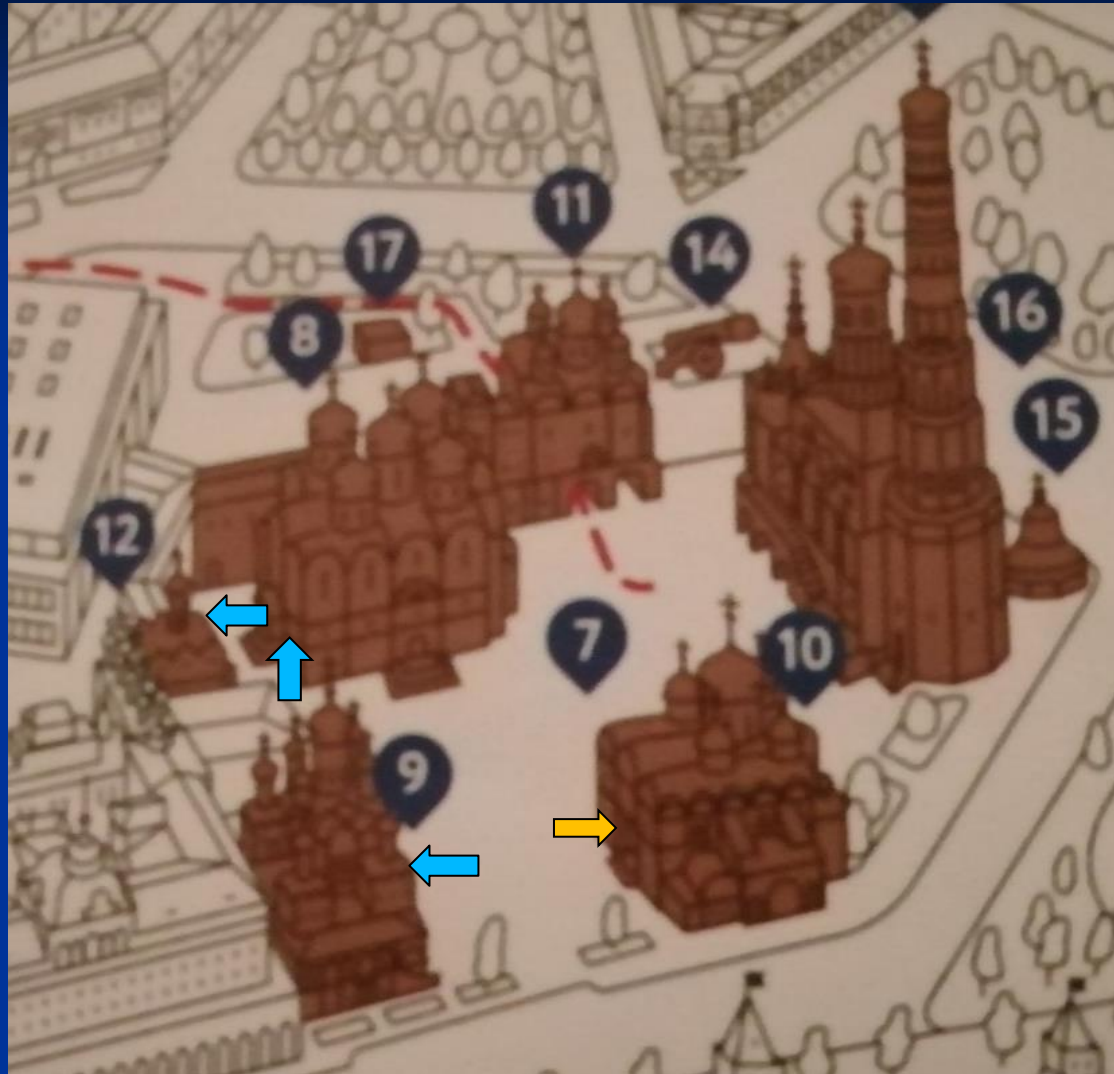

The orientation towards the East has a clearly symbology. It is in this direction where the Sun rises and thus Christ, as Sun as Justice, will emerge from there in the Last Judgment.

As is was reflected in the Council of Nicea the equinox was the Greek on March 21st, such as the entrance of the Sun in the sign of Aries

In the Kremlin?

Are oriented the churches?

4 churches with main doors...

2 doors to E, 1 door to S, 1 door to W

Church of the Deposition of
the Robe of the Holy Virgin

Dormition Cathedral

Archangel Cathedral

Altar to the East

Kremlin

Church of the Deposition of the Robe of the Holy Virgin

Altar to the East

Kremlin

Dormition Cathedral

DORMITION CATHEDRAL OF THE MOSCOW KREMLIN

MAIN CATHEDRAL OF THE TSARDOM OF RUSSIA,
BURIAL PLACE OF MOSCOW METROPOLITANS AND PATRIARCHS.

MOSCOW
KREMLIN
MUSEUMS

www.kreml.ru

Altar to the East

1. Western portal. Entrance
2. Memorial cross on the burial place of the Metropolitan Jonas
3. Southern portal
4. Frescoes of the southern facade with the images of Holy Hierarchs
5. Chapel of the Praise to the Virgin
6. South-western pillar
7. South-eastern pillar
8. North-eastern pillar
9. Altar bar and iconostasis
10. Icon case for the Holy Virgin of Vladimir
11. Gravestones of Patriarchs and Metropolitans
12. Tabernacle for the holy relics
13. Tsar's praying place – the Monomach's Throne
14. Patriarch's praying place