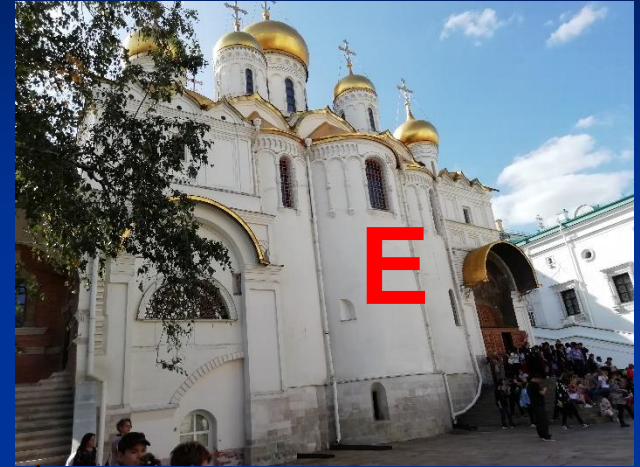

The orientation towards the East has a clearly symbology. It is in this direction where the Sun rises and thus Christ, as Sun as Justice, will emerge from there in the Last Judgment.

As is was reflected in the Council of Nicea the equinox was the Greek on March 21st, such as the entrance of the Sun in the sign of Aries

Annunciation Cathedral

Kremlin the main doors...

Archangel Cathedral

E

Altar to the East

E

Kremlin

Annunciation Cathedral