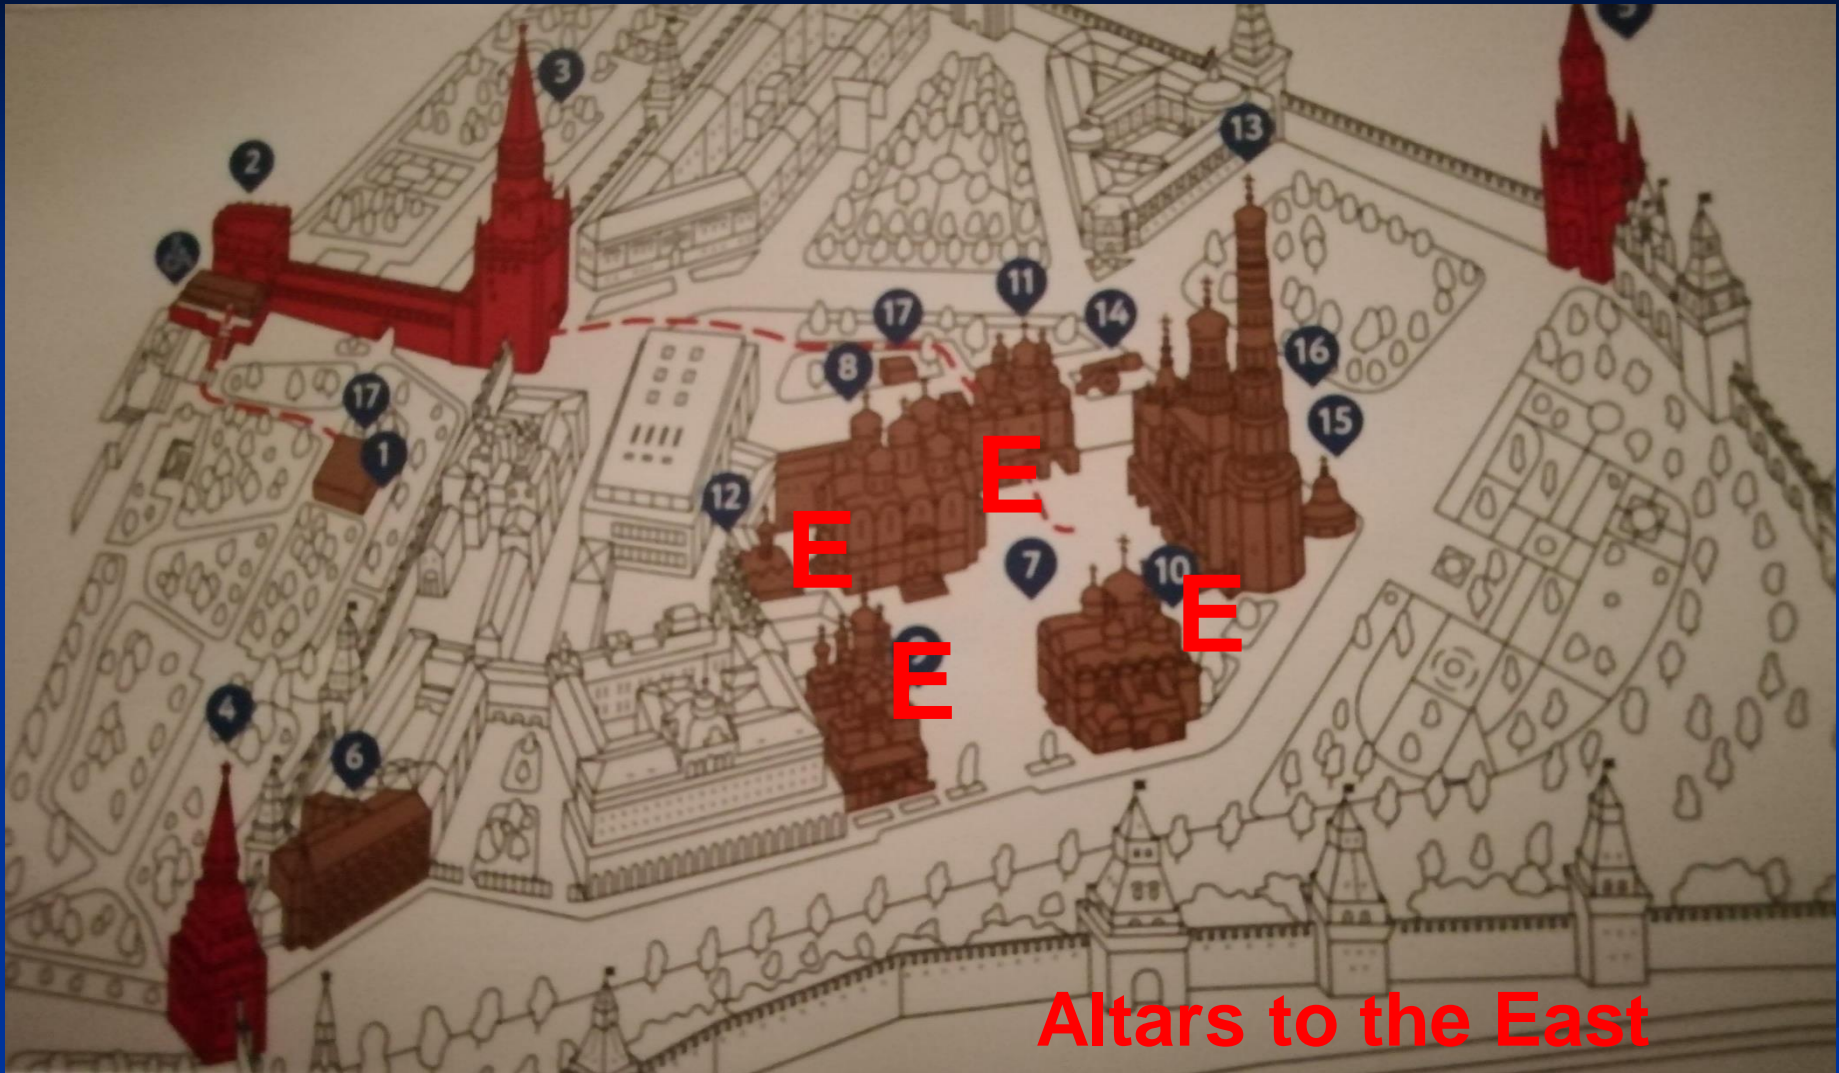

Altars to the East

Kremlin