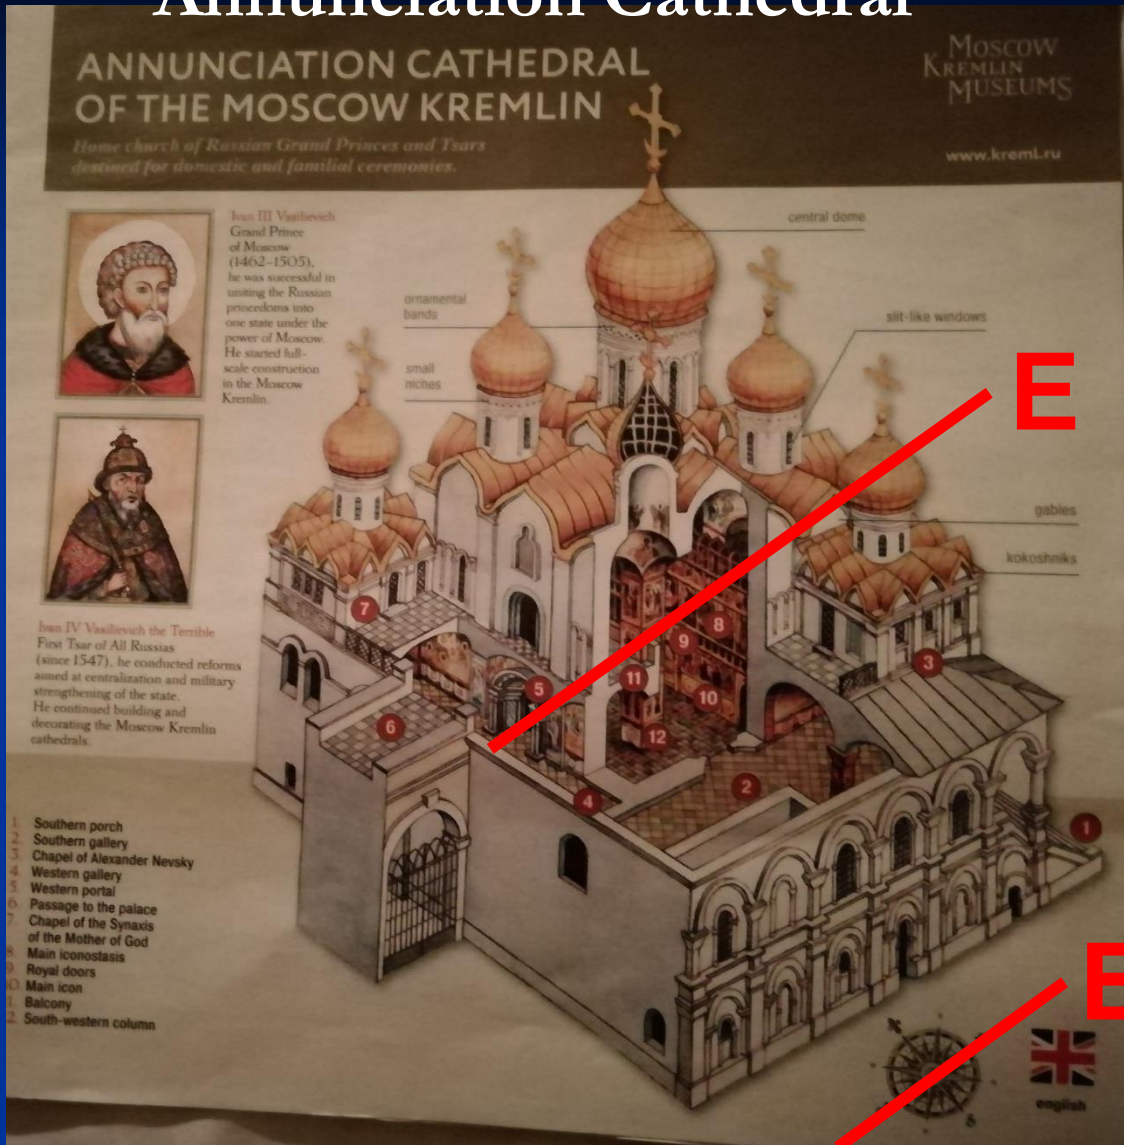

KREMLIN
Moscow
Russia, Europe

Rosa M. Ros

*International Astronomical Union
Technical University of Catalonia, Spain,*

In the 5th century Sidonius Apolinar and Paulinus of Nola indicated that the apse should look towards the East, i.e. to the equinox, something later confirmed both by Pope Virgilius and by Isidoro of Seville

In the Kremlin?

Are oriented the churches?

4 churches with main doors...

2 doors to E, 1 door to S, 1 door to W

Church of the Deposition of
the Robe of the Holy Virgin

Dormition Cathedral

Archangel Cathedral

Annunciation Cathedral

Kremlin the main doors...

Archangel Cathedral

E

Altar to the East

E

Kremlin

Annunciation Cathedral